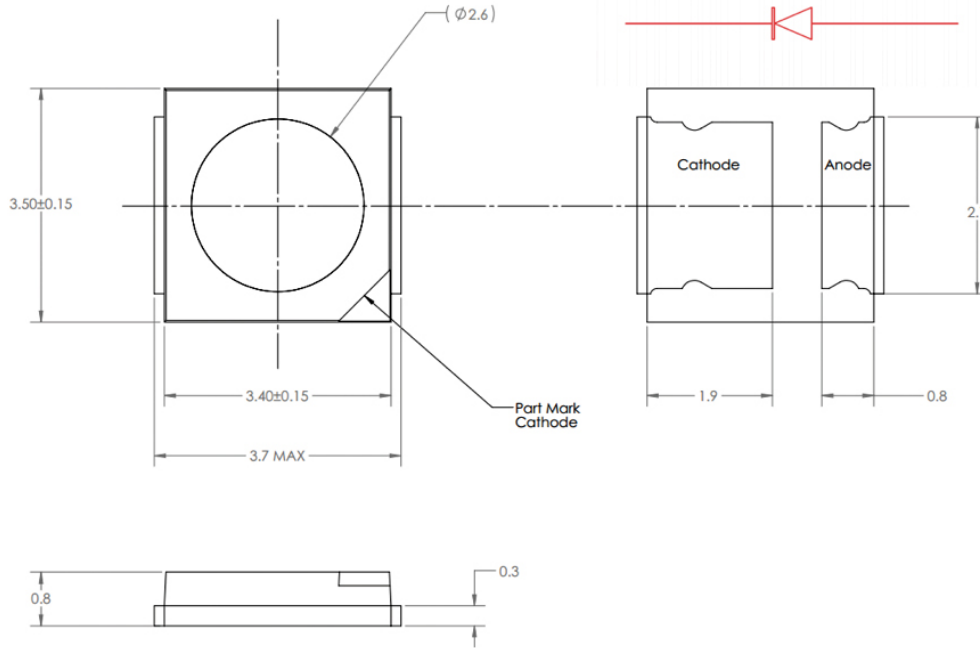

LUXEON 3535L Color Line product performance at 100mA, T<sub>j</sub>=25°C.

| COLOR      | DOMINANT or PEAK WAVELENGTH <sup>[1]</sup> (nm) |         | LUMINOUS FLUX <sup>[2]</sup> (lm) or RADIOMETRIC POWER <sup>[3]</sup> (mW) |         | PART NUMBER        |
|------------|---|---------|--|---------|--------------------|
|            | MINIMUM   | MAXIMUM | MINIMUM  | TYPICAL |                    |
| Red        | 620   | 630     | 10.0   | 15.0    | L135-R6250R3500000 |
| Red-Orange | 610   | 620     | 13.0   | 20.0    | L135-O6150R3500000 |
| PC Amber   | -   | -       | 24.0   | 41.5    | L135-A589003500000 |
| Lime       | -   | -       | 44.0   | 64.0    | L135-L567003500000 |
| Green      | 520   | 540     | 21.0   | 36.5    | L135-G525003500000 |
| Blue       | 469   | 480     | 8.2  | 12.5    | L135-B475003500000 |
| Royal Blue | 440   | 455     | 130  | 160     | L135-U450003500000 |

Mechanical Dimensions.

Notes:

- Drawings are not scale.
- All dimensions are in millimeters.
- Tolerance of ±0.1mm for all measurements.

©2024 Lumileds Holding B.V. All rights reserved. LUXEON is a registered trademark of the Lumileds Holding B.V. in the United States and other countries.